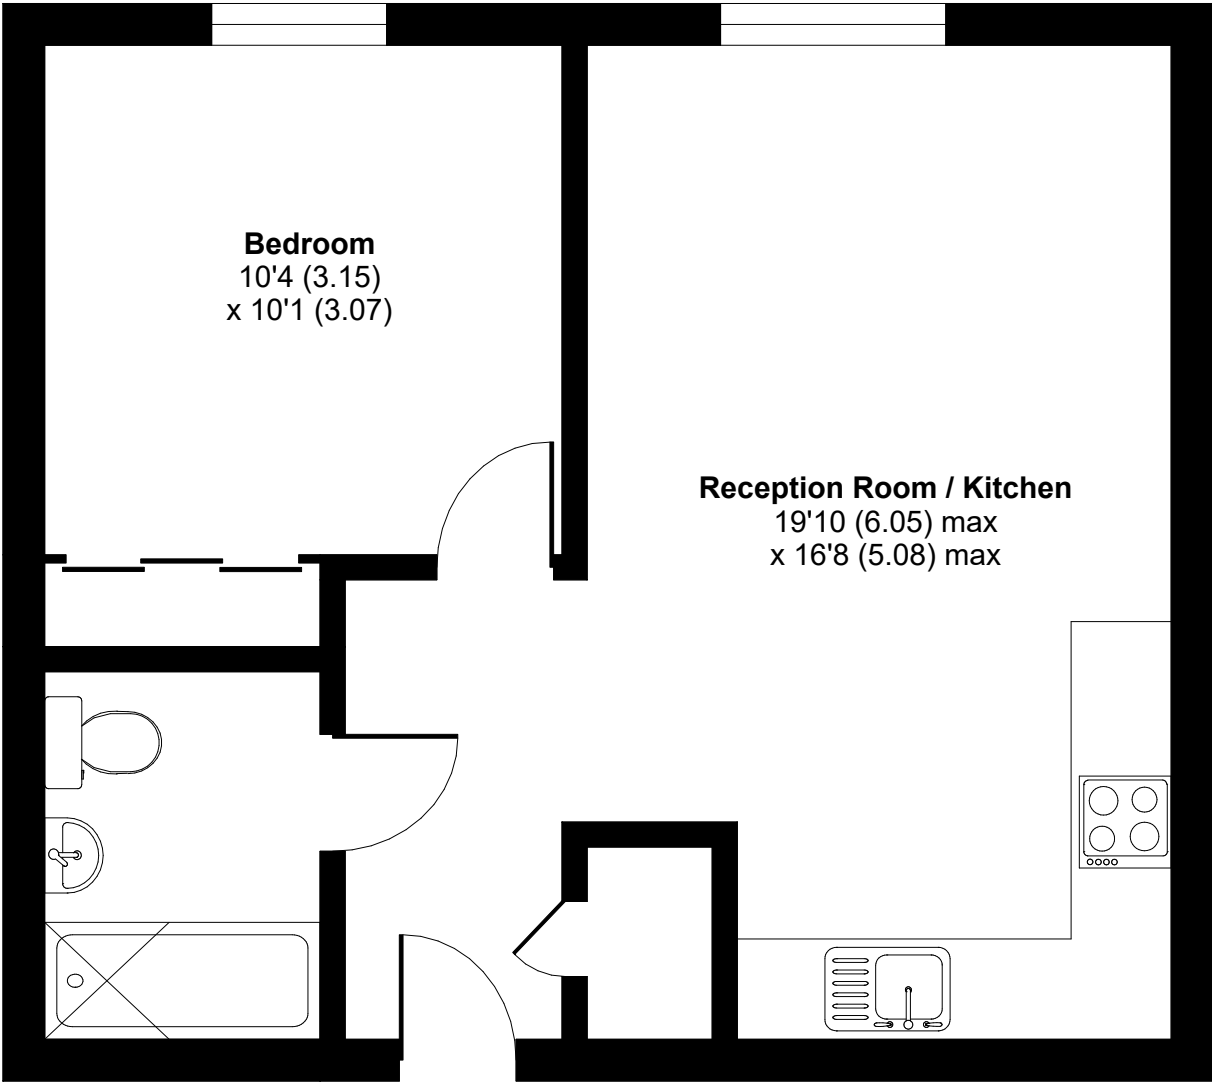

Erasmus Drive, DE1

Approximate Area = 446 sq ft / 41.4 sq m

For identification only - Not to scale

THIRD FLOOR